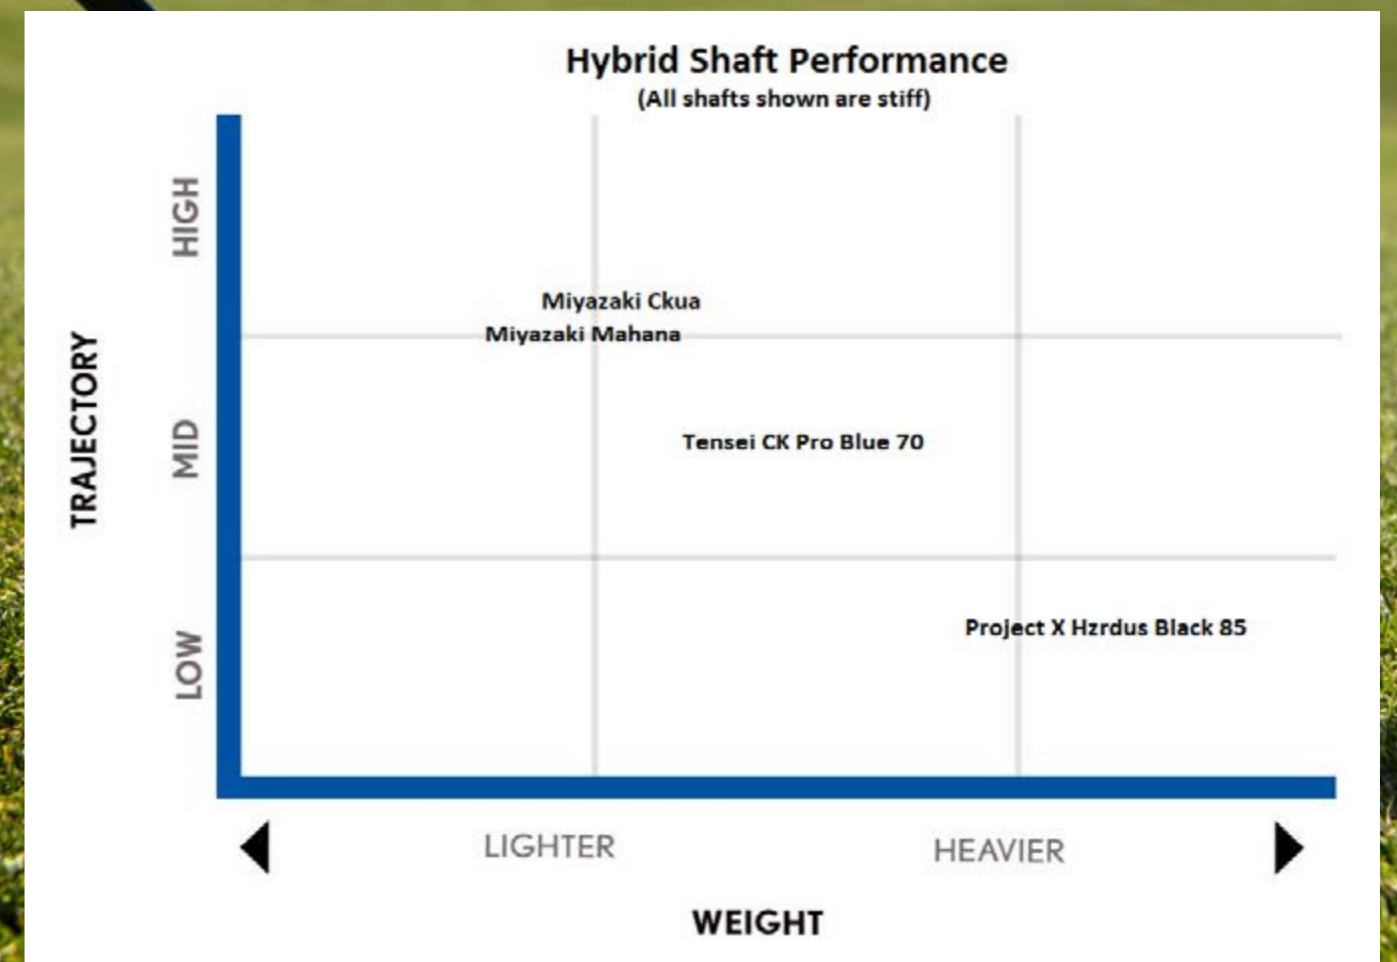

Subject to availability. Other options may be available. Contact our custom fit department for the latest offering - 01420 541709

GRIPS AVAILABLE AT NO UPCHARGE

COMPANY	MODEL	COLOURS/SIZES
Golf Pride	Tour Velvet	58 Ribbed
Golf Pride	Tour Velvet	58 Round
Golf Pride	Tour Velvet	60 Round
Golf Pride	Tour Velvet	Midsize
Golf Pride	Tour Velvet	Jumbo
Golf Pride	Tour Velvet Full Cord	58 Round
Golf Pride	Tour Velvet Full Cord	60 Round
Golf Pride	Multi-Compound Black	60 Round
Golf Pride	Multi-Compound White	60 Round
Golf Pride	Multi-Compound White	Midsize
Golf Pride	Multi-Compound Blue	60 Round
Golf Pride	Multi-Compound Blue	Midsize
Golf Pride	Multi-Compound Red	60 Round
Golf Pride	Multi-Compound Red	Midsize
Golf Pride	Multi-Compound Plus 4 Blue	60 Round
Golf Pride	Multi-Compound Plus 4 Red	60 Round
Golf Pride	Multi-Compound Plus 4 Orange	60 Round
Golf Pride	Multi-Compound Plus 4 Grey	60 Round
Golf Pride	Multi-Compound White Align	60 Round
Lamkin	Crossline	58 Round
Lamkin	Crossline	Midsize
Lamkin	Crossline Full Cord	58 Round

Subject to availability. Other options may be available. Contact our custom fit department for the latest offering - 01420 541709

SHAFT PERFORMANCE