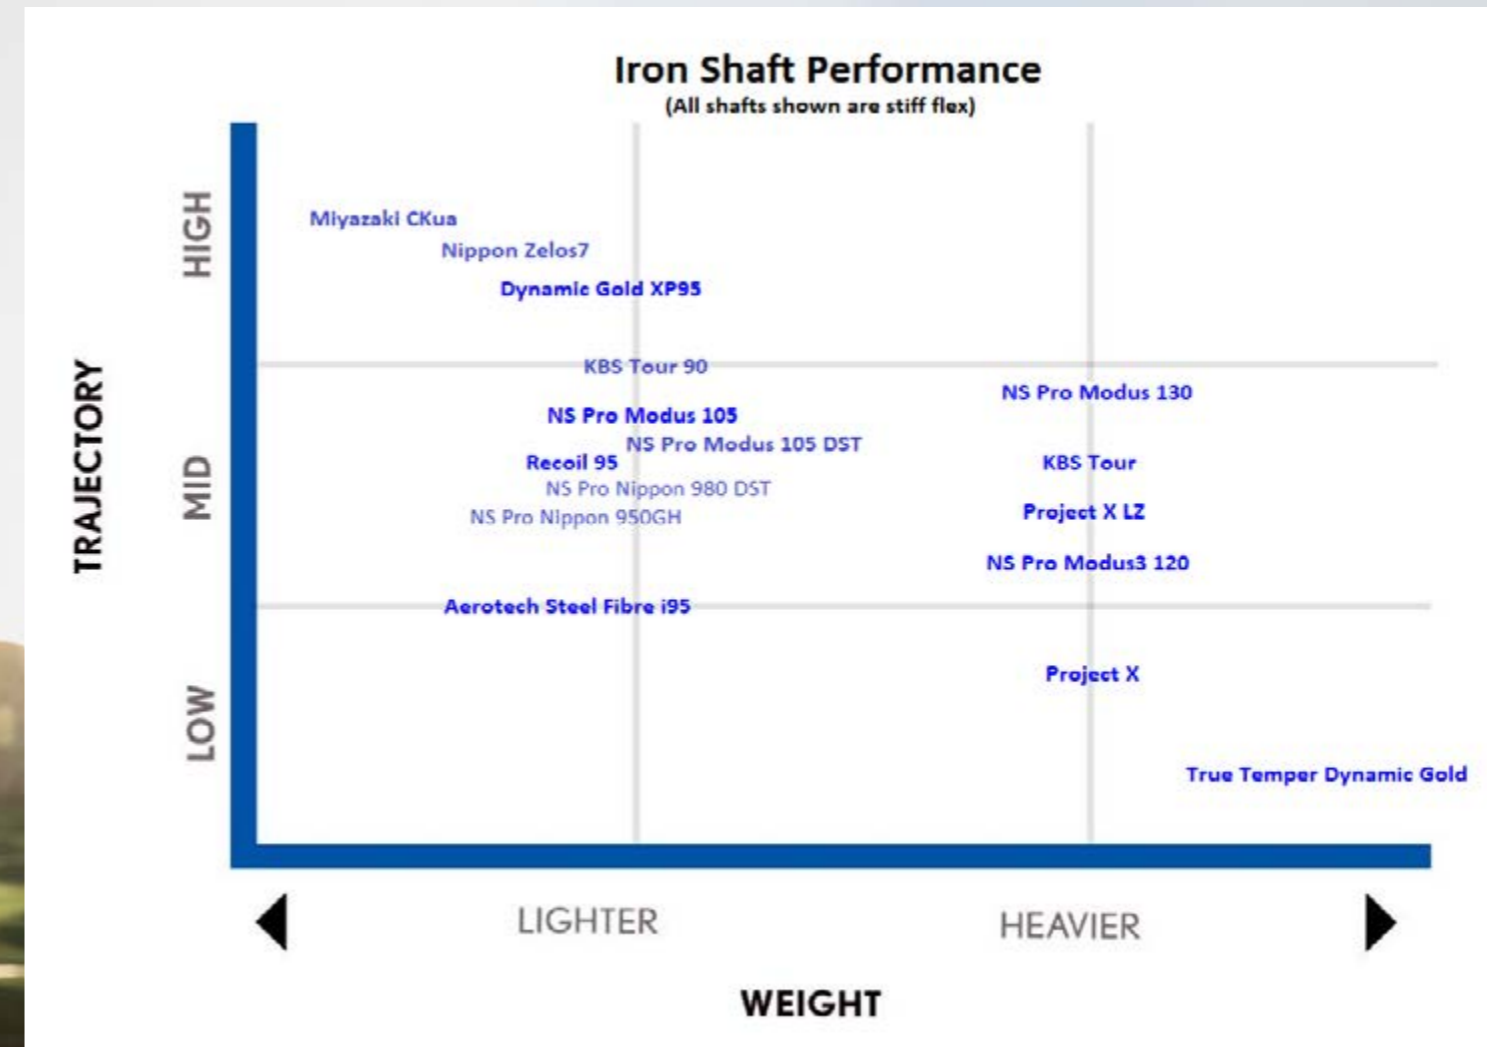

Subject to availability. Other options may be available. Contact our custom fit department for the latest offering - 01420 541709

GRIPS AVAILABLE AT NO UPCHARGE

COMPANY	SIZE	WEIGHT (G)
Tour Velvet (ZipCore Standard)	Standard	50
CBX 2 Mens (CG19 & CBX 2 Standard)	Standard	50
CBX 2 Ladies (CG19 & CBX 2 Standard)	Standard	49
Tour Velvet 360	Standard	50
Tour Velvet 58R	Standard	51
Tour Velvet 60R	Standard	51
Tour Velvet Midsize	Midsize	53.5
Tour Velvet Jumbo	Jumbo	61
Tour Velvet Ribbed 58R	Standard	61
Tour Velvet Full Cord 58R	Standard	52
Tour Velvet Full Cord 60R	Standard	52
New Decade Multi-Compound Black/Black	Standard	46
New Decade Multi-Compound Black/White	Standard	46
New Decade Multi-Compound Black/Blue	Standard	46
New Decade Multi-Compound Black/Red	Standard	46
New Decade Multi-Compound Black/Red Midsize	Midsize	59
New Decade Multi-Compound Black/Blue Midsize	Midsize	59
New Decade Multi-Compound Black/White Midsize	Midsize	59
Multi-Compound MCC Plus 4 Blue	Standard	52
Multi-Compound MCC Plus 4 Red	Standard	52
Multi-Compound MCC Plus 4 Grey	Standard	52
Multi-Compound MCC Black/White Align	Standard	51

Subject to availability. Other options may be available. Contact our custom fit department for the latest offering - 01420 541709

SHAFT PERFORMANCE